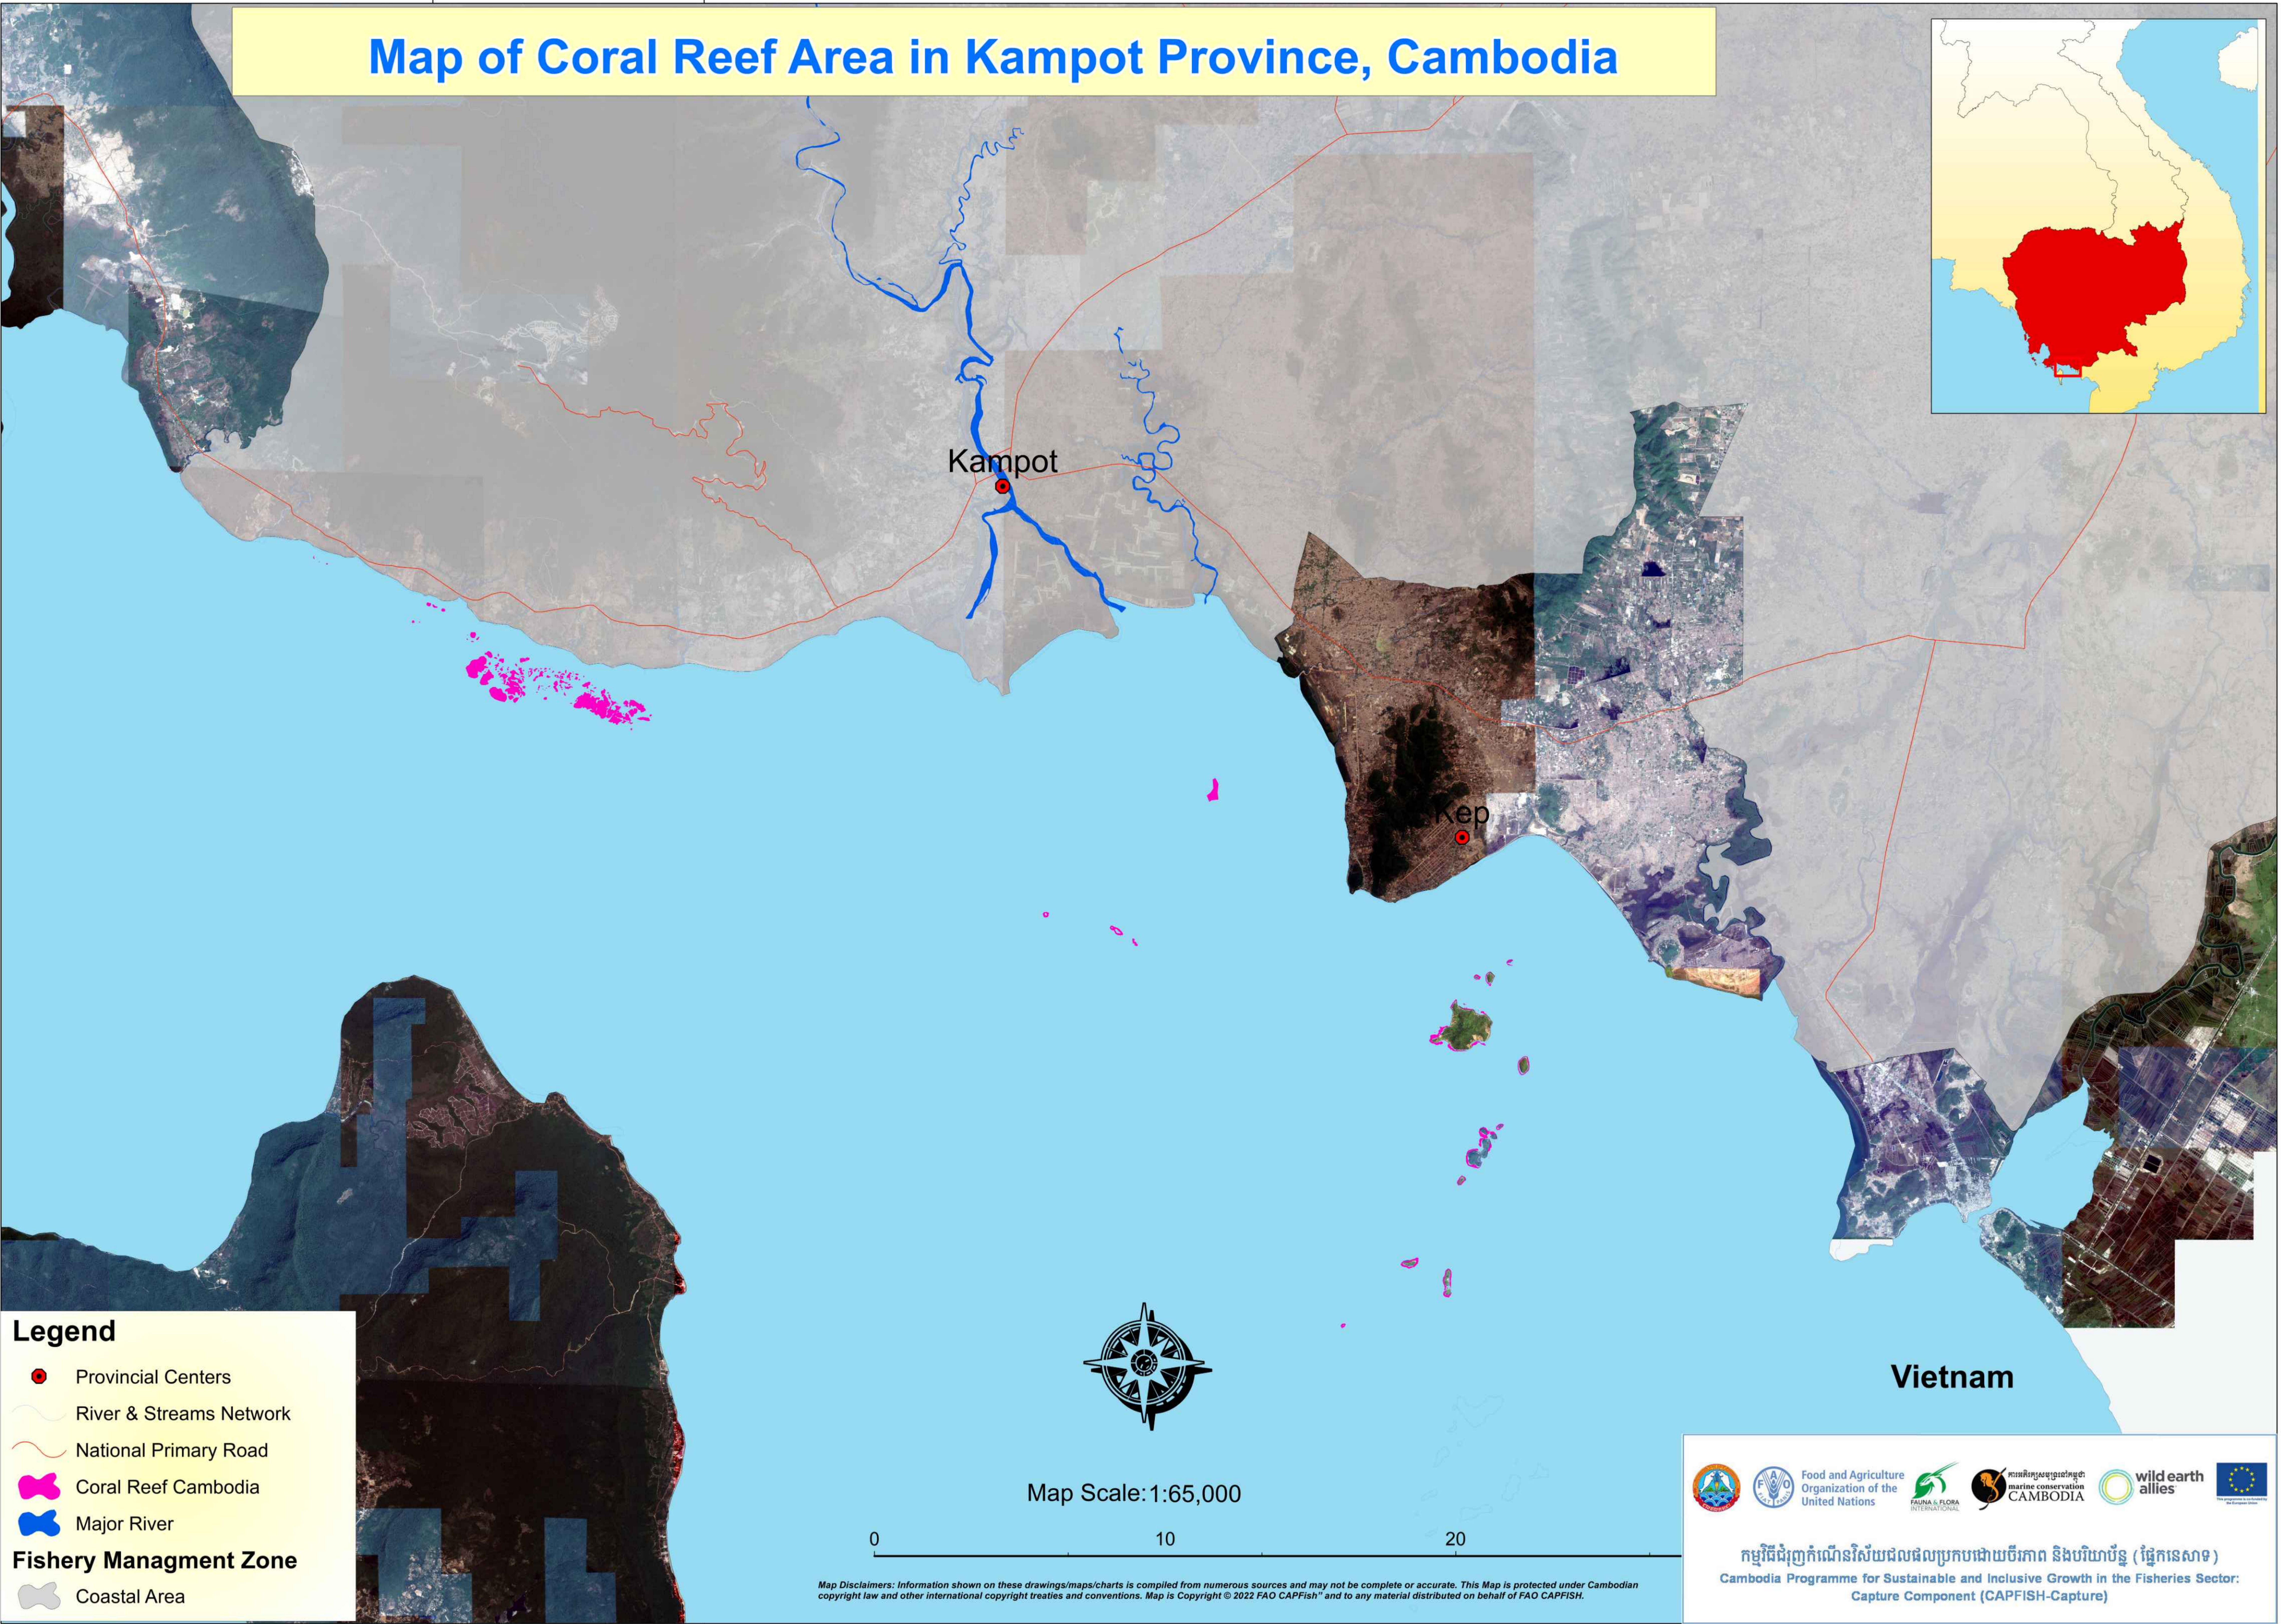

Map of Coral Reef Area in Kampot Province, Cambodia

Legend

- Provincial Centers
- River & Streams Network
- National Primary Road
- 👉 Coral Reef Cambodia
- 👉 Major River

Fishery Management Zone

- 👉 Coastal Area

Map Scale: 1:65,000

0 10 20

Map Disclaimers: Information shown on these drawings/maps/charts is compiled from numerous sources and may not be complete or accurate. This Map is protected under Cambodian copyright law and other international copyright treaties and conventions. Map is Copyright © 2022 FAO CAPFish™ and to any material distributed on behalf of FAO CAPFISH.

កម្មវិធីជំរុញកំណើនវិស័យជលផលប្រកបដោយចីរភាព និងបរិយាប័ន្ន (ផ្នែកនេសាទ)
Cambodia Programme for Sustainable and Inclusive Growth in the Fisheries Sector:
Capture Component (CAPFISH-Capture)