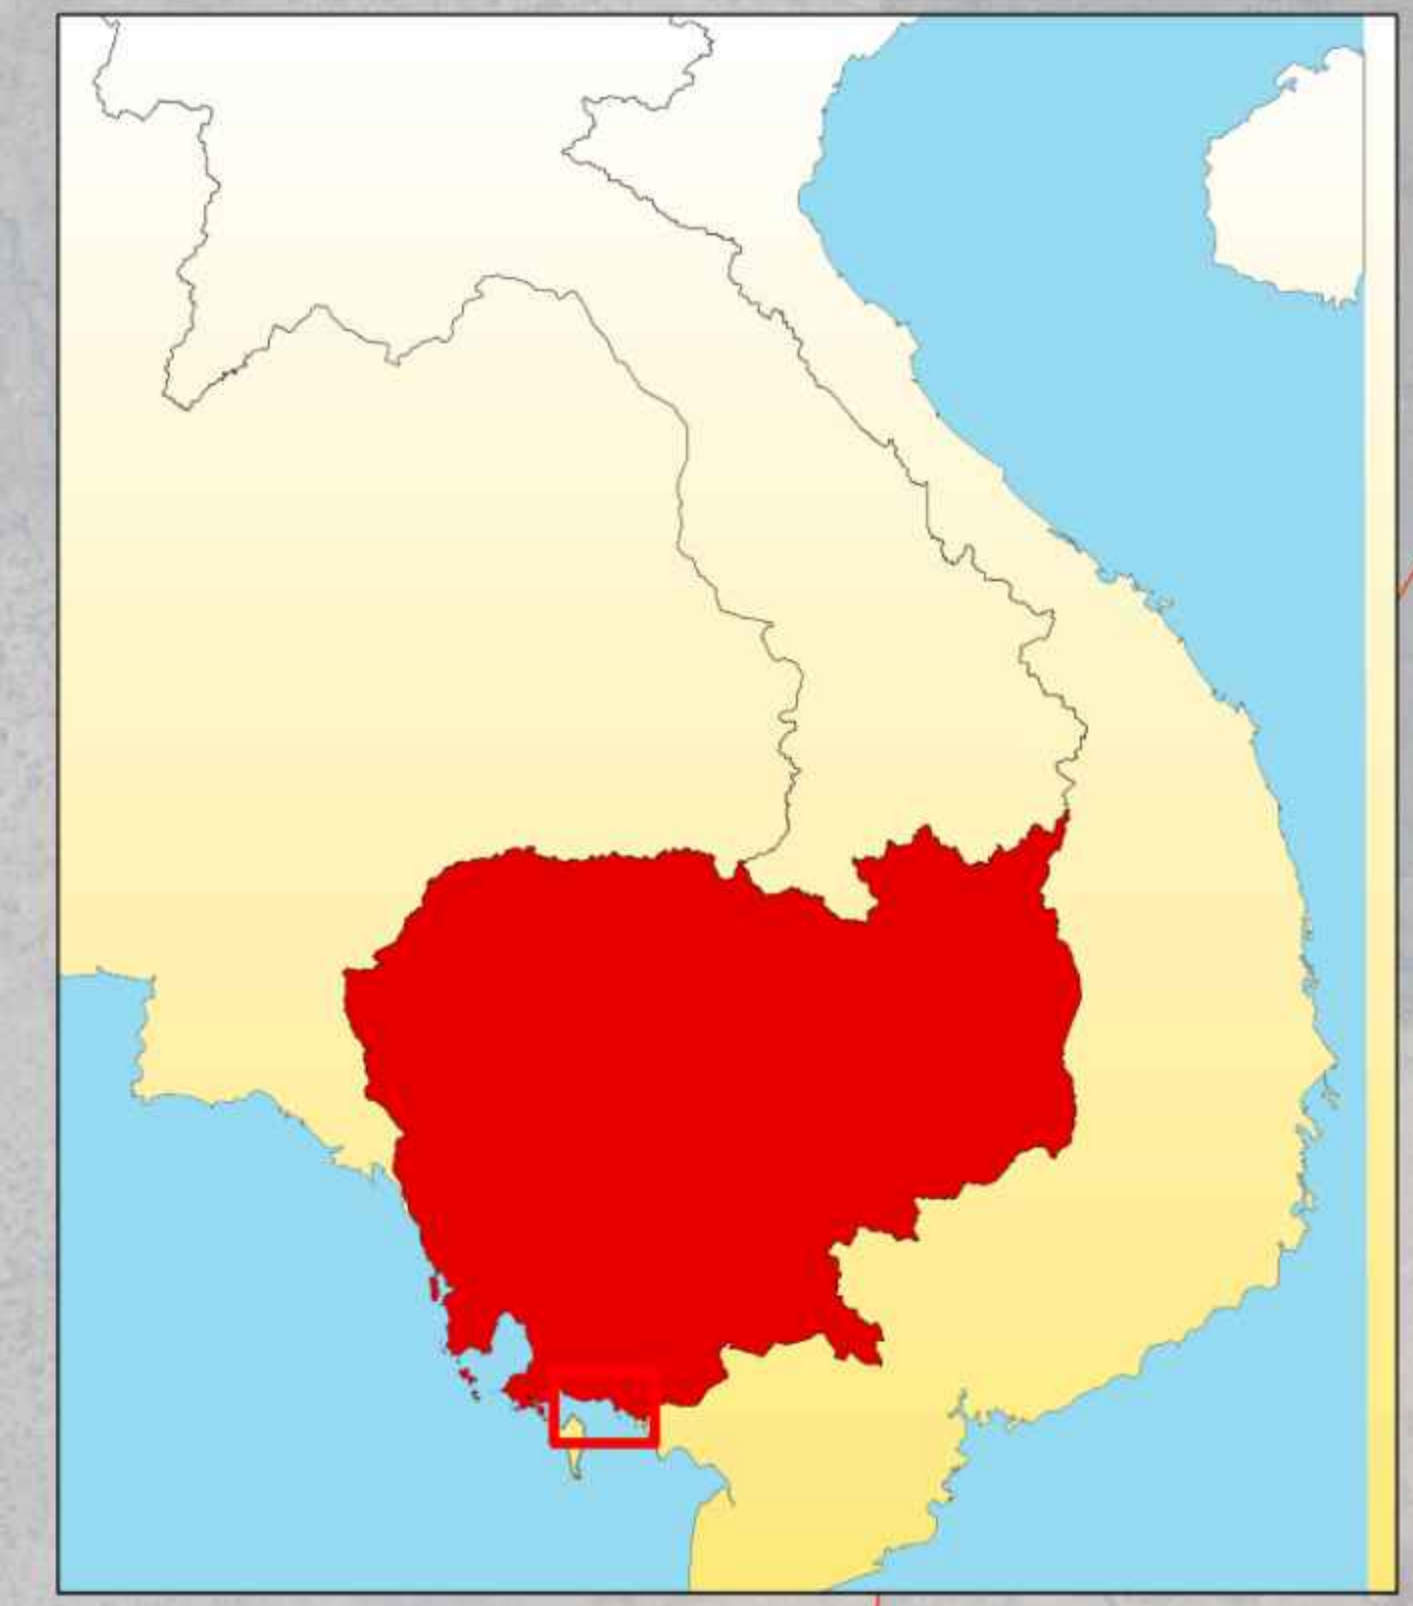

Map of Coral Reef Area in Kampot Province, Cambodia

Legend

- Provincial Centers
- River & Streams Network
- National Primary Road
- 👉 Coral Reef Cambodia
- 👉 Major River

Fishery Management Zone

- 👉 Coastal Area

Map Scale: 1:65,000

0 10 20

Map Disclaimers: Information shown on these drawings/maps/charts is compiled from numerous sources and may not be complete or accurate. This Map is protected under Cambodian copyright law and other international copyright treaties and conventions. Map is Copyright © 2022 FAO CAPFish™ and to any material distributed on behalf of FAO CAPFISH.