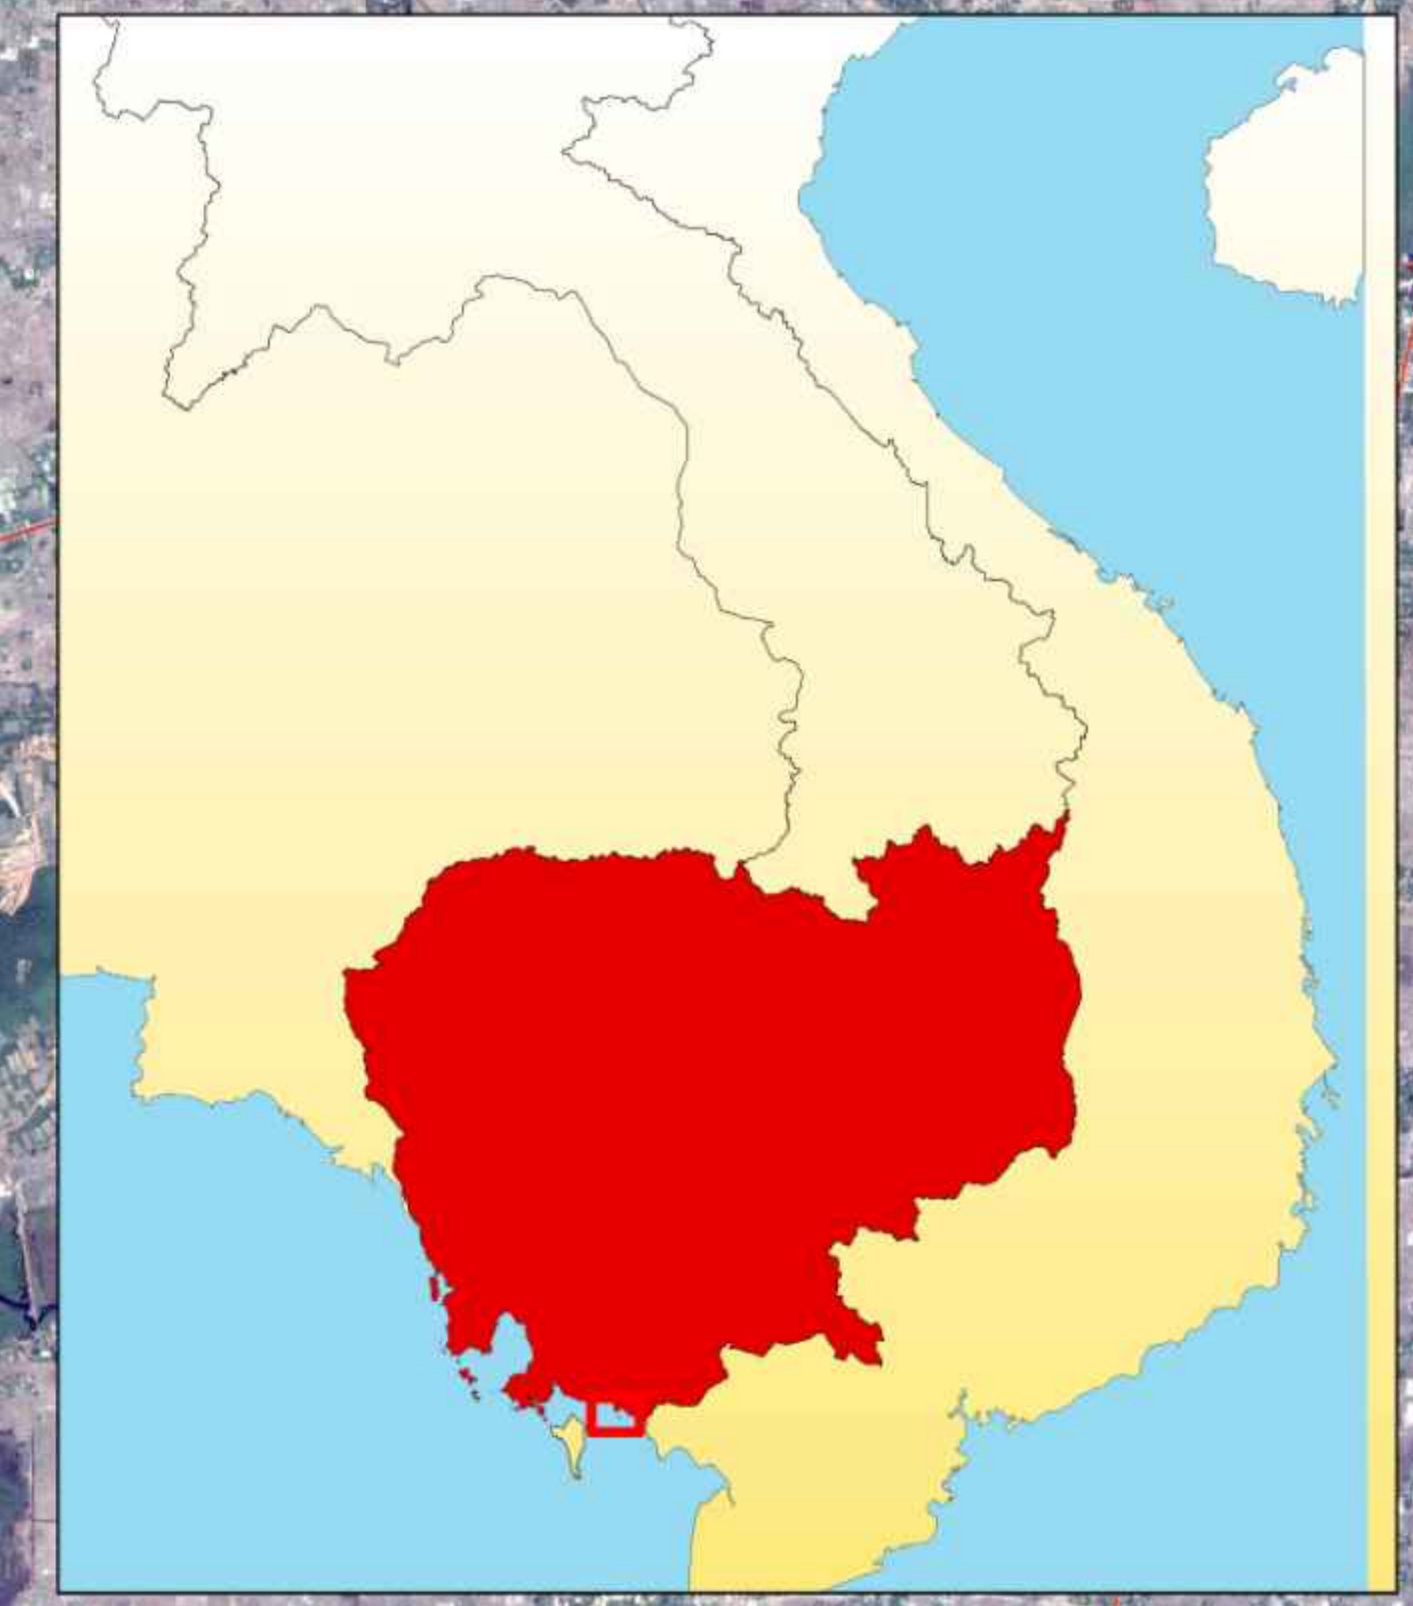

# Map of Coral Reef Area in Kep Province, Cambodia

**Legend**

- Provincial Centers
- River & Streams Network
- National Primary Road
- 👉 Coral Reef Cambodia
- 👉 Major River
- Fishery Management Zone**
- 👉 Coastal Area

Map Scale: 1:31,000

Map Disclaimers: Information shown on these drawings/maps/charts is compiled from numerous sources and may not be complete or accurate. This Map is protected under Cambodian copyright law and other international copyright treaties and conventions. Map is Copyright © 2022 FAO CAPFish™ and to any material distributed on behalf of FAO CAPFISH.