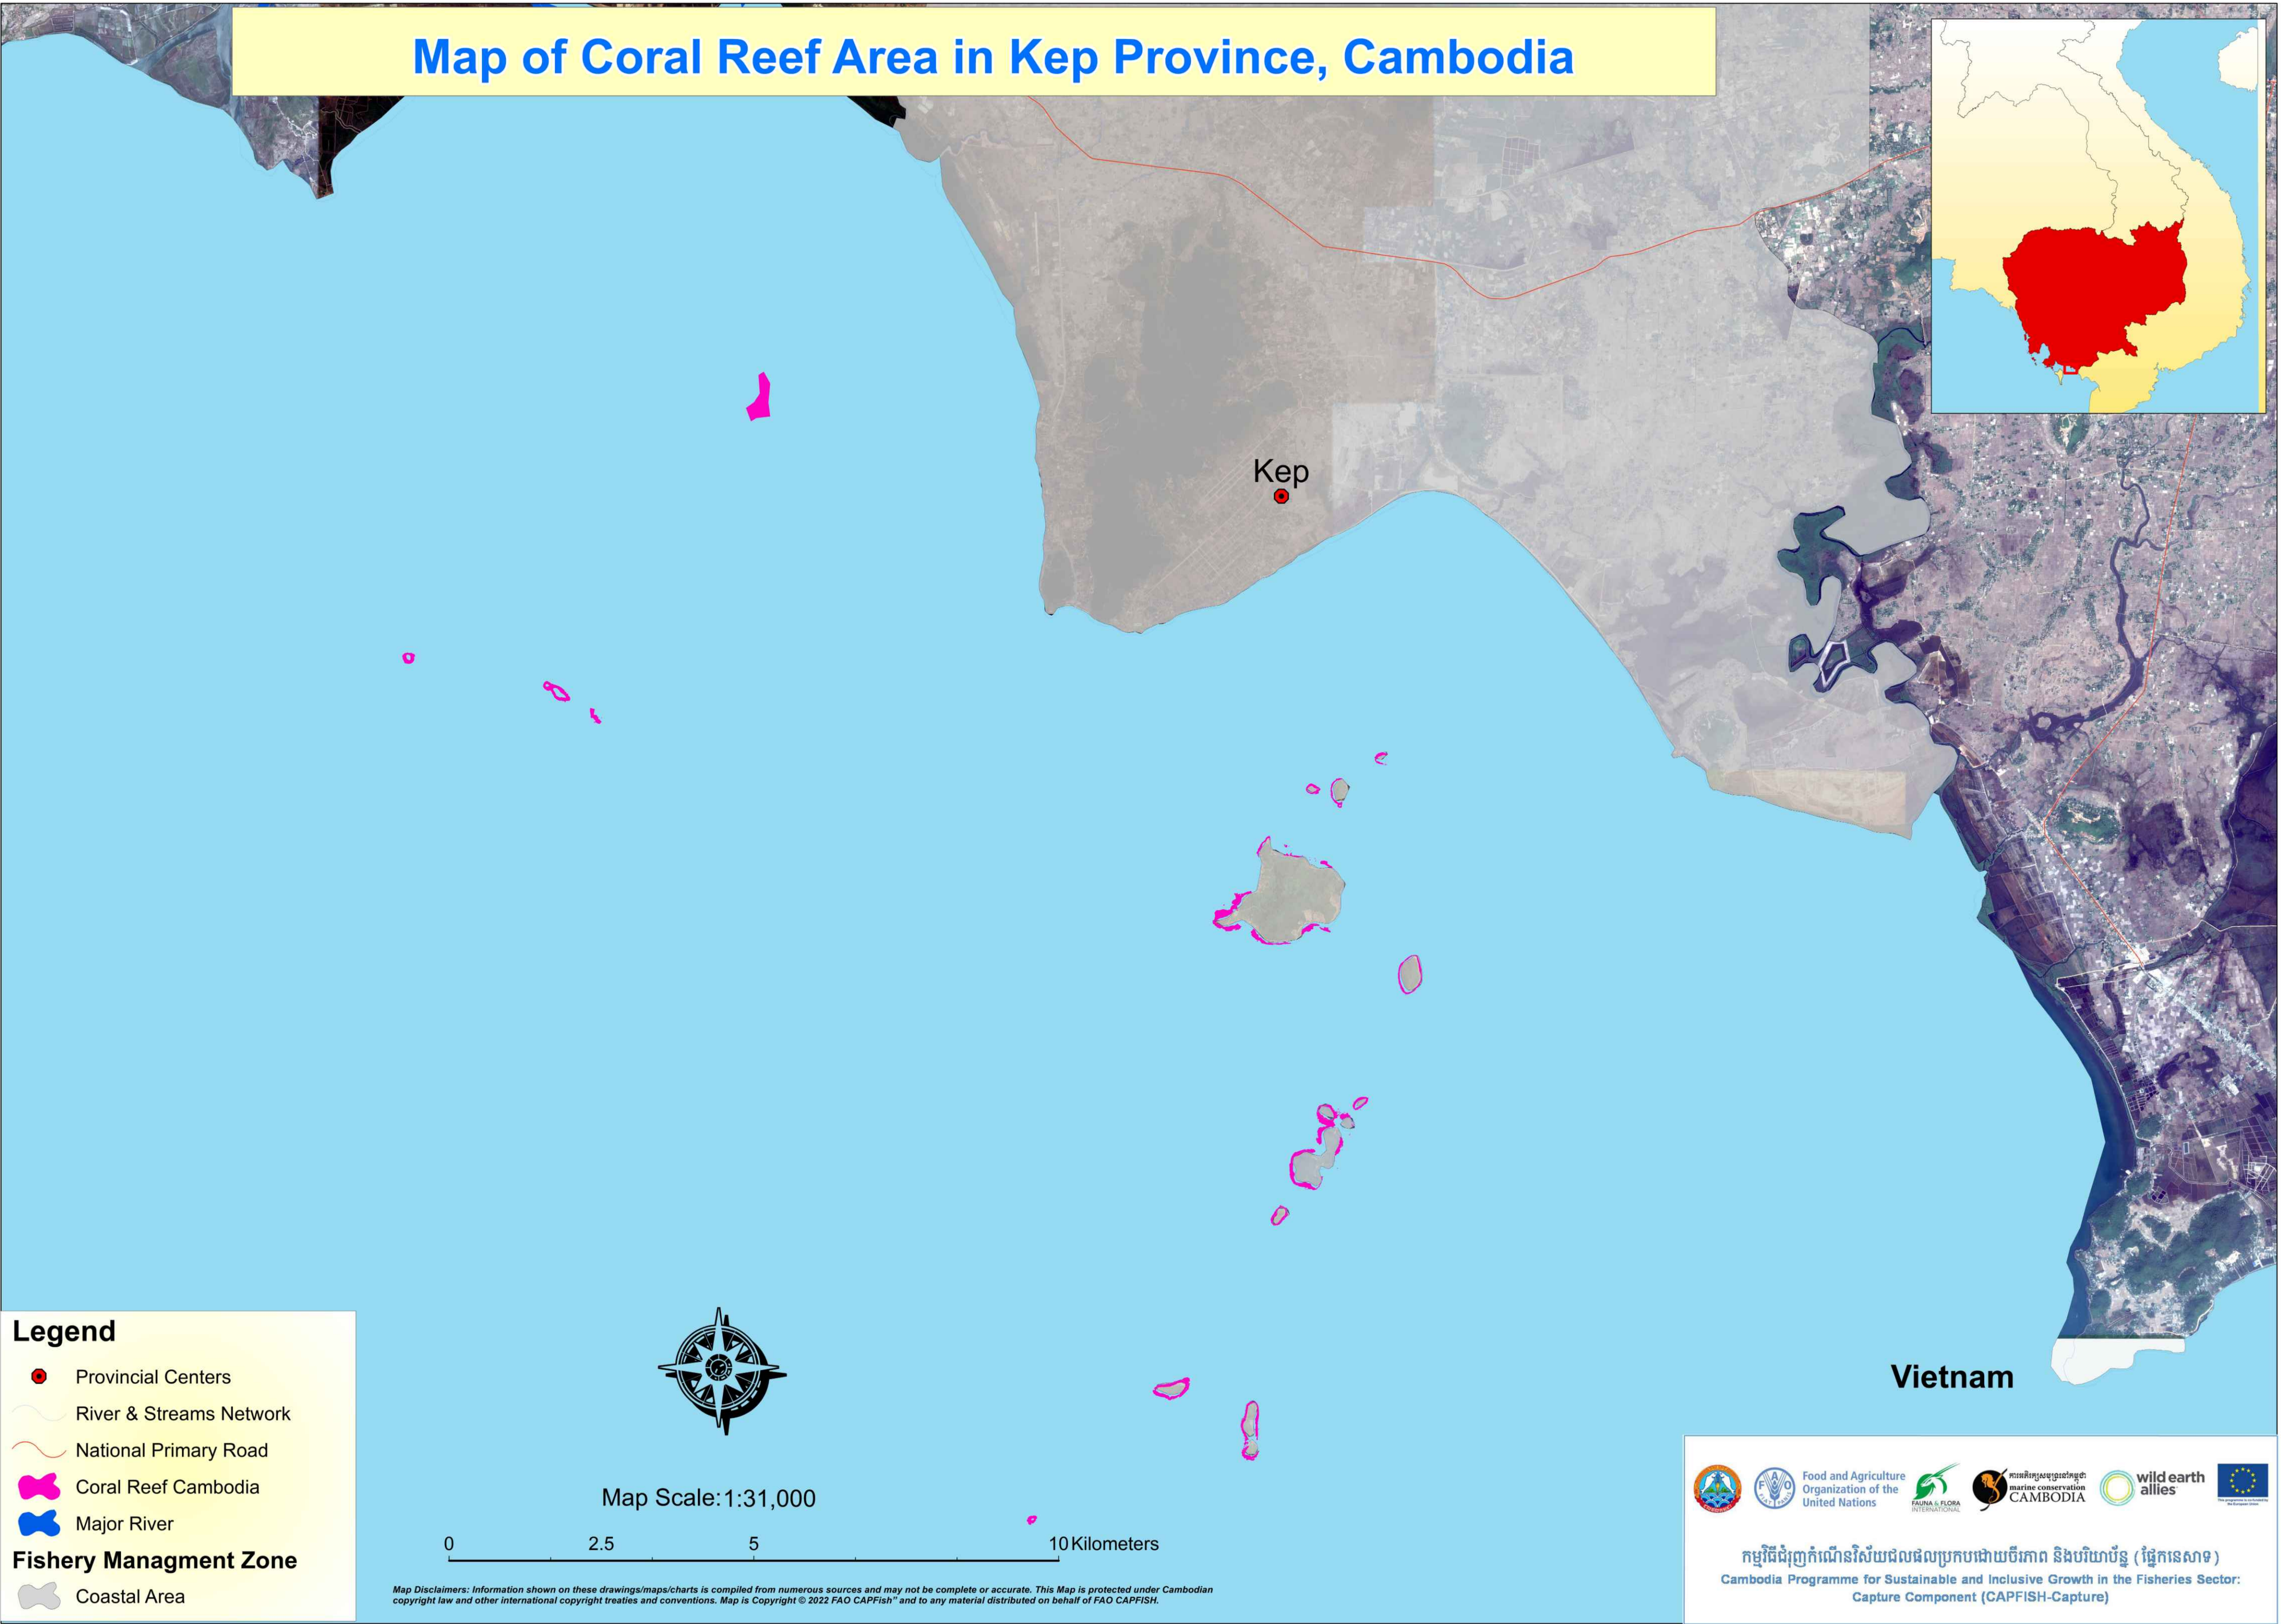

# Map of Coral Reef Area in Kep Province, Cambodia

**Legend**

- Provincial Centers
- River & Streams Network
- National Primary Road
- 👉 Coral Reef Cambodia
- 👉 Major River
- Fishery Management Zone**
- 👉 Coastal Area

Map Scale: 1:31,000

Map Disclaimers: Information shown on these drawings/maps/charts is compiled from numerous sources and may not be complete or accurate. This Map is protected under Cambodian copyright law and other international copyright treaties and conventions. Map is Copyright © 2022 FAO CAPFish™ and to any material distributed on behalf of FAO CAPFISH.