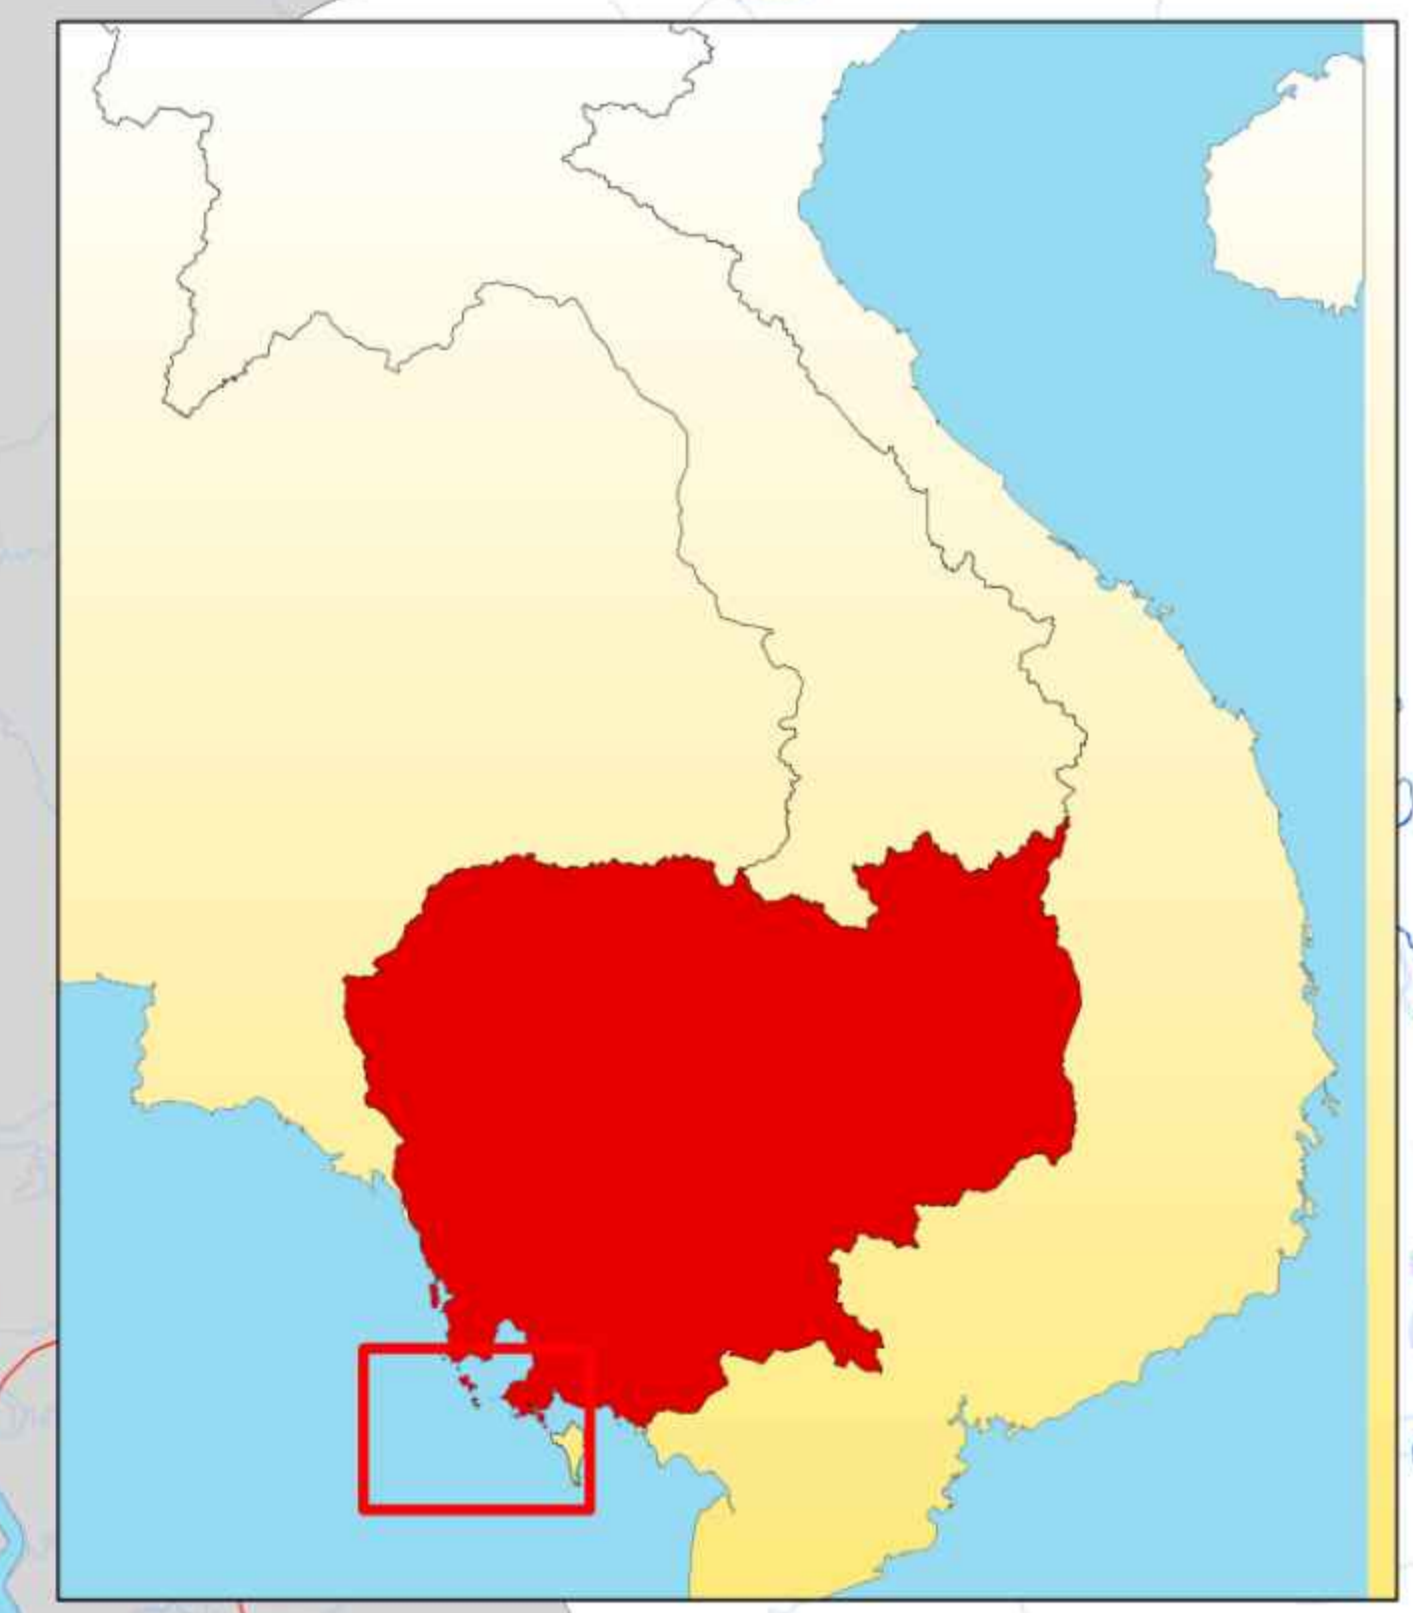

Map of Coral Reef Area in Preah Sihanouk Province, Cambodia

Preah Sihanouk

Legend

- Provincial Centers
- River & Streams Network
- National Primary Road
- 👉 Coral Reef Cambodia
- 👉 Major River

Fishery Managment Zone

- 👉 Coastal Area

Map Scale: 1:146,000

0 10 20 40 Kilometers

Map Disclaimers: Information shown on these drawings/maps/charts is compiled from numerous sources and may not be complete or accurate. This Map is protected under Cambodian copyright law and other international copyright treaties and conventions. Map is Copyright © 2022 FAO CAPFish™ and to any material distributed on behalf of FAO CAPFISH.